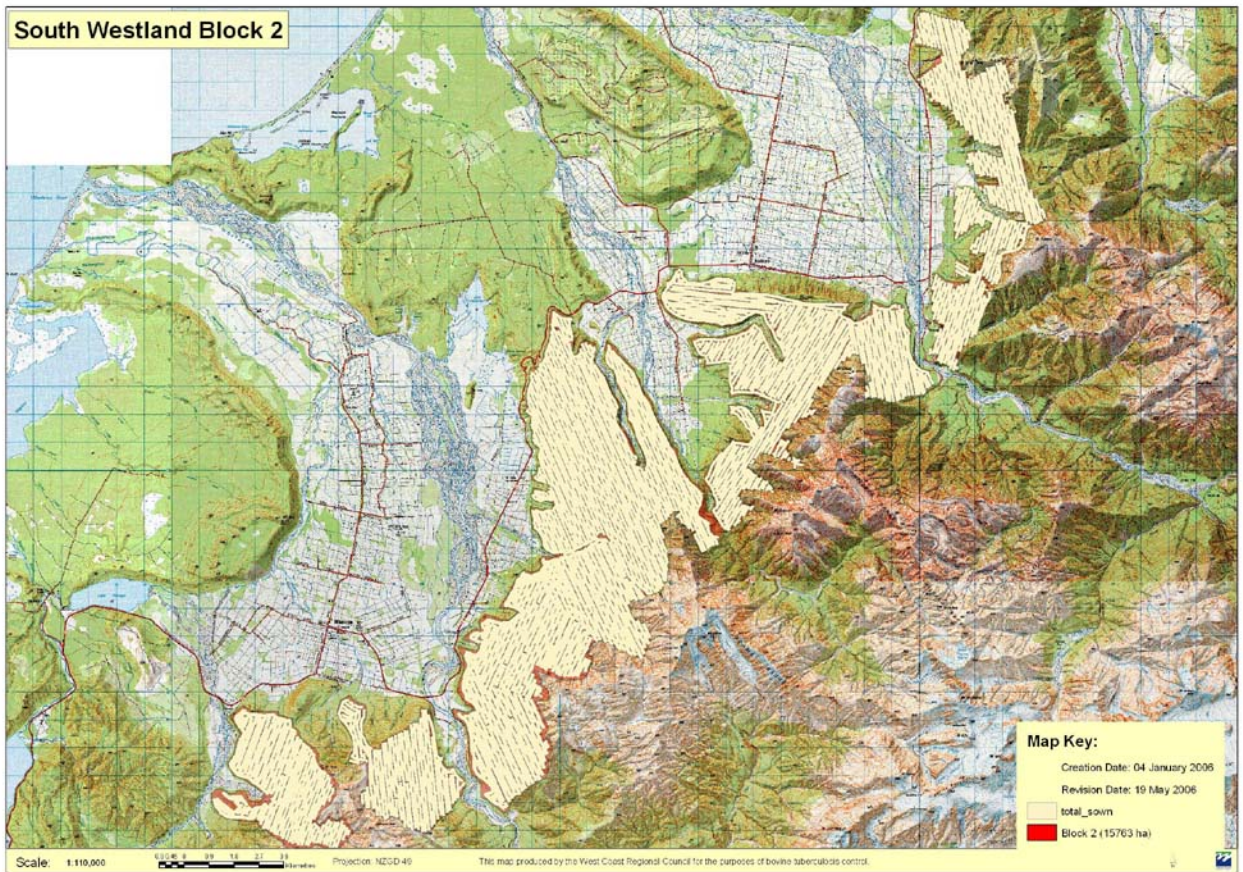

South Westland Block 2

Map Key:
Creation Date: 04 January 2006
Revision Date: 19 May 2006
total_sown
Block 2 (15763 ha)

Scale: 1:110,000

Projection: NZGD49

This map produced by the West Coast Regional Council for the purposes of bovine tuberculosis control.