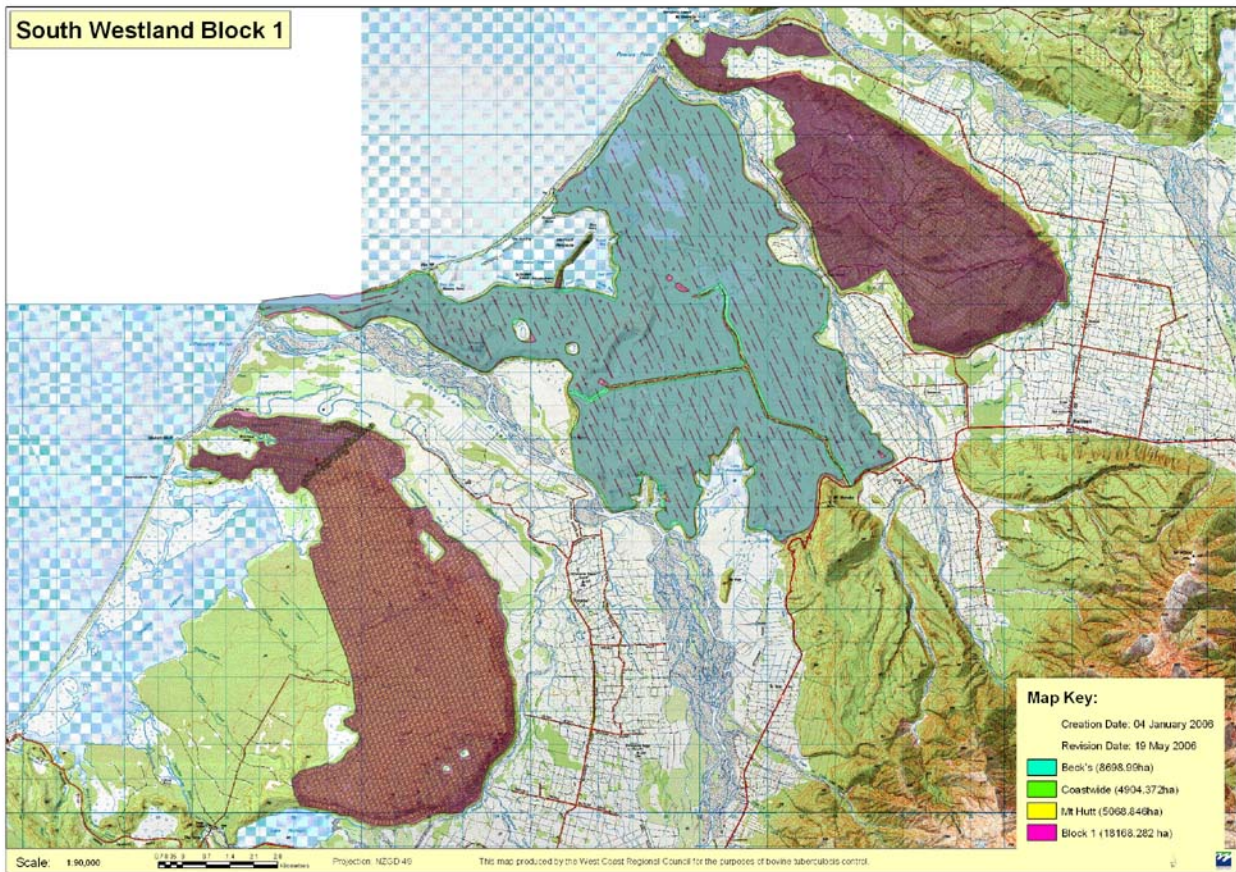

South Westland Block 1

Map Key:

Creation Date: 04 January 2006
Revision Date: 19 May 2006

- Cyan: Beck's (8698.09ha)
- Green: Coastside (4904.372ha)
- Yellow: Mt Hutt (5068.846ha)
- Magenta: Block 1 (18168.282 ha)